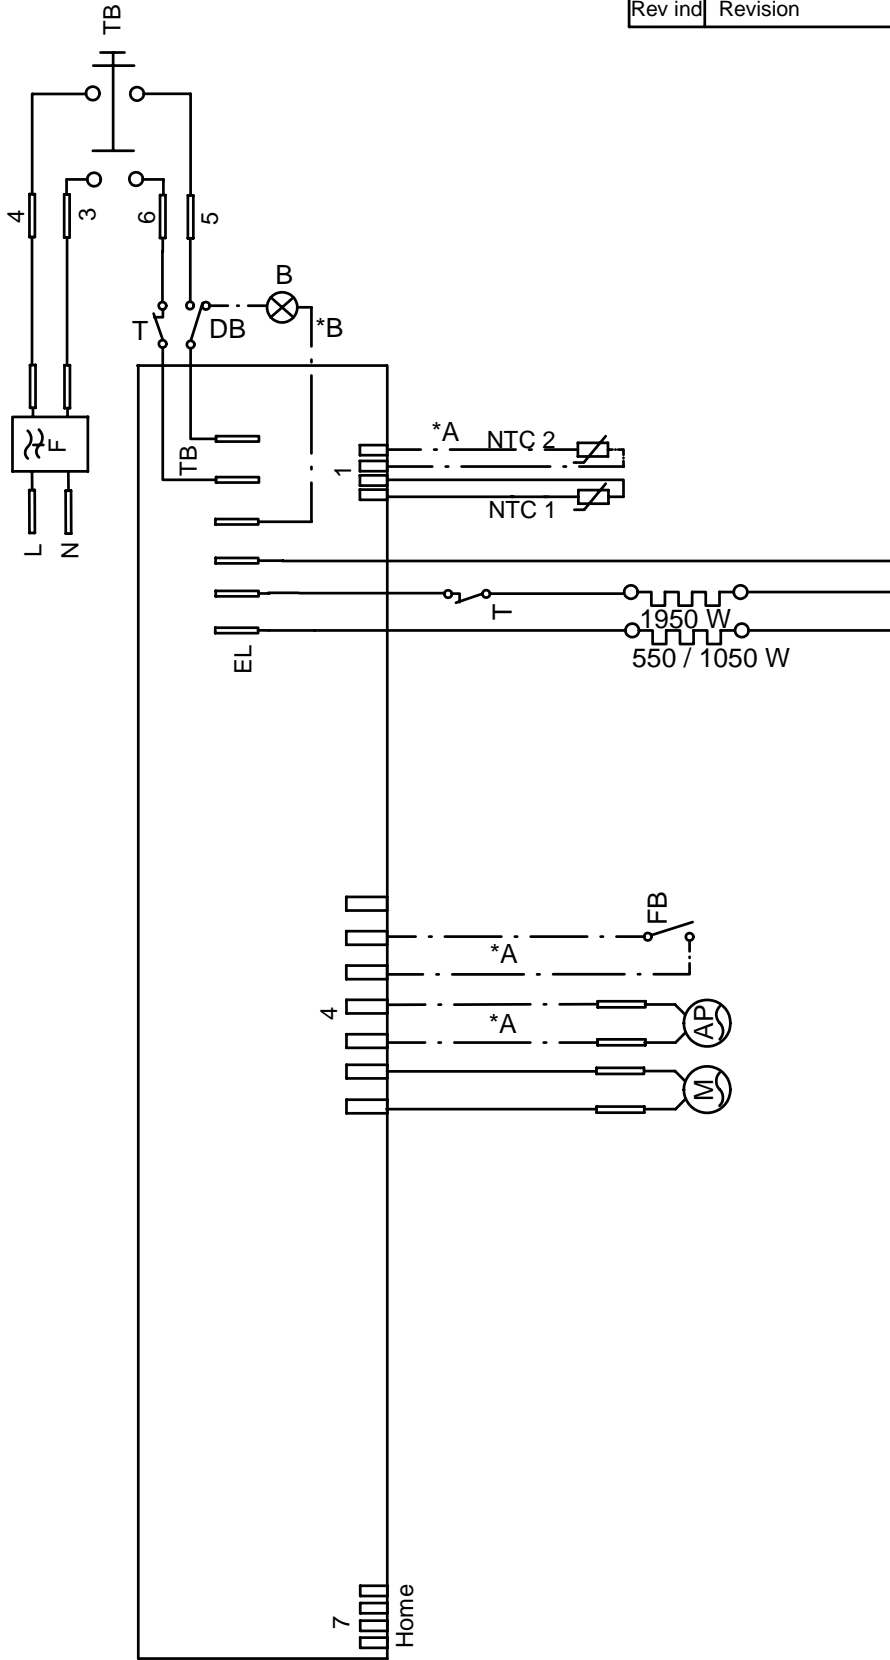

This document must not be copied without our written permission, and the contents thereof must not be imparted to a third party nor be used for any unauthorized purpose. Contraception will be prosecuted. ASKO CYLINDA AB

S:\UWVMD25\1_Tryckunderlag\Kopplingschema\8076101 Kopplingschema TD25\8076101 Circuit diagram TD25-b.dft , pema , 2005-04-12 15:50:48

Rev ind	Revision	Appd	Year	Week

AP: DRAIN PUMP
EL: HEATING ELEMENT
F: FILTER
NTC: THERMISTOR
TB: MAIN SWITCH
FB: FLOAT SWITCH
DO: DOOR SWITCH
T: THERMOSTAT
M: MOTOR
B: INTERIOR LIGHT

— WIRES IN ALL MACHINES
- - - INTERNAL CONNECTION
· · · WIRES IN SOME MACHINES
*A CONDENSE DRYER
*B WITH INTERIOR LIGHT

Pos.	Qty	Part No.	Name of item	Material
			Dens.Kg/dm3	Dimensions, Type, etc.
			Gen.tolerance	Description(ENG) CIRCUIT DIAGRAM TD25
			Gen.tol.Angle	Description(SE) KOPPLINGSSCHEMA TD25
			Iss by Dept | Year | Week	Rev Ind | Replace
			UT | 03 | 28	b | TD25
			ASKO CYLINDA	Project
				TD25