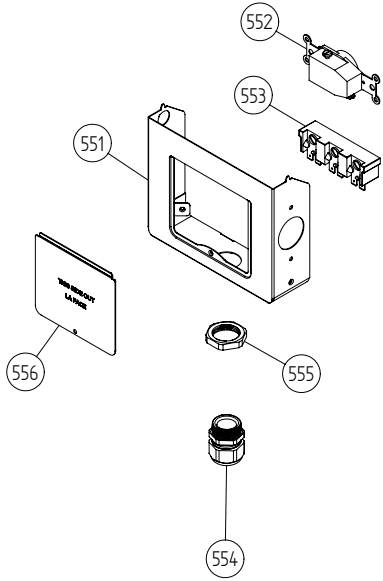

Cylinder and related parts

ASKO, T712 US - White #10771220 (TD25.3)

Pos	Spare part No.	Description	Qty	Comment
301	8801310	FRONT FRAME CPL TD25 NEW SEAL.	1 Pc's	
301	8801299	FRONT FRAME COMPL. TD20/21/25	1 Pc's	
301-a	8902066	Screw	4 Pc's	
303	8078539	FELTSEALING FRONT SAWN	1 Pc's	
303	8061821	Front Felt Seal T700	1 Pc's	
304	8061932-49	Lamp housing lid grey TD21	1 Pc's	
306	8061887	Lamp Chimney	1 Pc's	
308	8076104	DOOR SWITCH TD	1 Pc's	
309	8052622	Drum Roller Frt TD	2 Pc's	
309-a	8901337	Washer	2 Pc's	
309-b	8901193	Locking Nut	2 Pc's	
309-c	8901028	Screw	2 Pc's	
311	8052589-49	PADDLE TD	2 Pc's	
311	8052589	Paddle	2 Pc's	
311-a	8902099	Screw	5 Pc's	
313	8065710	sub to 8801267	1 Pc's	
314	8052632	Bushing Rear Drum 03/05 TD	1 Pc's	
314-a	8901130	SCREW A4-MVBF M8X40 7,9-8,0 HG	1 Pc's	
315	8076335	REAR PANEL INNER TD25	1 Pc's	
317	8064440	Felt sealing rear	1 Pc's	
318	8079449	CYLINDER COMPL. TD	1 Pc's	
318	8079493	CYLINDER COMPL. TD	1 Pc's	
320	8004439	Bearing Dryer Rear Panel All	1 Pc's	
321	8076226	HEATING ELEMENT 2500W TD25	1 Pc's	
321	8076227	HEATING ELEMENT 3000W TD25	1 Pc's	
323	8079200	THERMOSTAT 135C TD	1 Pc's	
326	8079737	THERMOSTAT 150C UL	1 Pc's	
336	8064187	GUARD, DOOR SWITCH	1 Pc's	
337	8076705	PLUG FOR THERMISTOR HOLE	1 Pc's	

Upper Section

ASKO, T712 US - White #10771220 (TD25.3)

Pos	Spare part No.	Description	Qty	Comment
501	8076210	BEAM FRONT WMD25	1 Pc's	
501-a	8900338	Screw 20 Torx Self Tapping	2 Pc's	
501-b	8901413	Lock Washer laundry tops	2 Pc's	
501-c	8902087	Screw Plastic Housing 20 Torx	2 Pc's	
527	8076202	EMC-FILTER WITH INDUCTOR	1 Pc's	
527-a	8901155	Nut	1 Pc's	
527-b	8901419	Lock Washer	1 Pc's	
541	8061032	CORD SET 30A/250V SRDT AWG10/4	1 Pc's	
551	8076324	Connection box T711	1 Pc's	
552	8061033	Subs to 8061455	1 Pc's	
553	8061891	Terminal Block DryerTD 20	1 Pc's	
554	8060462	Grommet	1 Pc's	
554	8078291	GROMMET 94793	1 Pc's	
555	8060463	Lock Nut	1 Pc's	
556	8063756	Cover Terminal block T700s	1 Pc's	
556-a	8901097	Screw Terminal	1 Pc's	