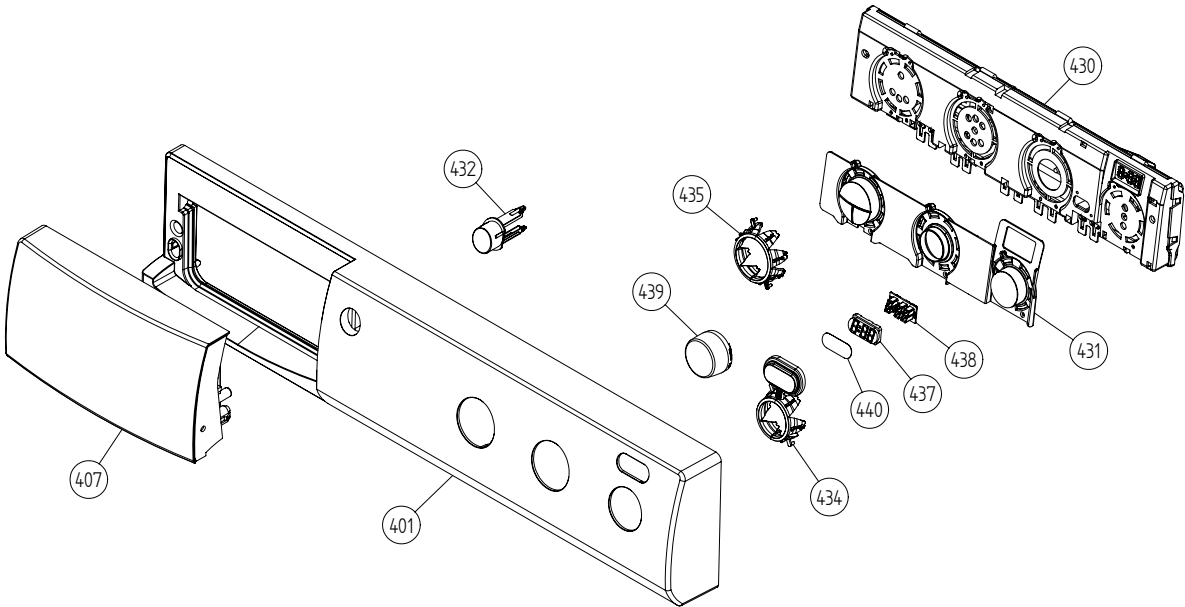

Control panel

ASKO, T712 US - White #10771220 (TD25.3)

Pos	Spare part No.	Description	Qty	Comment
401	8079329-0-UL	PANEL W.HANDLE T712 ASKO US	1 Pc's	
403	8079788	LABEL PROG.INFO. TD25 US/CA	1 Pc's	
407	8061846-0-UL	Discontinued	1 Pc's	
430	8077132	CONTROL UNIT TD25.3 UL4	1 Pc's	
431	8079278-85	PUSHBUTTONS PRINTED TD25 VAR.3	1 Pc's	
432	8076364-85	PUSHBUTTON MAINSWITCH WMD25	1 Pc's	
434	8076235	LENS START/STOP WMD25	1 Pc's	
435	8076236	LENS 8 SEGMENT WMD25	2 Pc's	
437	8076685	LIGHT SCREENING LENS 7-SEGMENT	1 Pc's	
438	8076684	LENS 7-SEGMENT WMD25	1 Pc's	
439	8077334-8599UL	KNOB COMPL. SILV./TRANSP. UL4	1 Pc's	
440	8077396	DECOR PLATE WMD25	1 Pc's	
460	8077371	CABLE SET MOTOR TD	1 Pc's	
461	8077520	CABLE SET POWER 3000W	1 Pc's	
462	8077521	CABLE THERMOSTAT	1 Pc's	
466	8077372	CABLE SET THERMISTOR EXHAUST	1 Pc's	
467	8076229	CABLE SET HEATER TD	1 Pc's	
490	8079326	INSTRUCT. T712 ENGLISH US/CA	1 Pc's	
490	8079327	INSTRUCT. T712 FRENCH US/CA	1 Pc's	
490	8079328	INSTRUCT. T712 SPANISH US/CA	1 Pc's