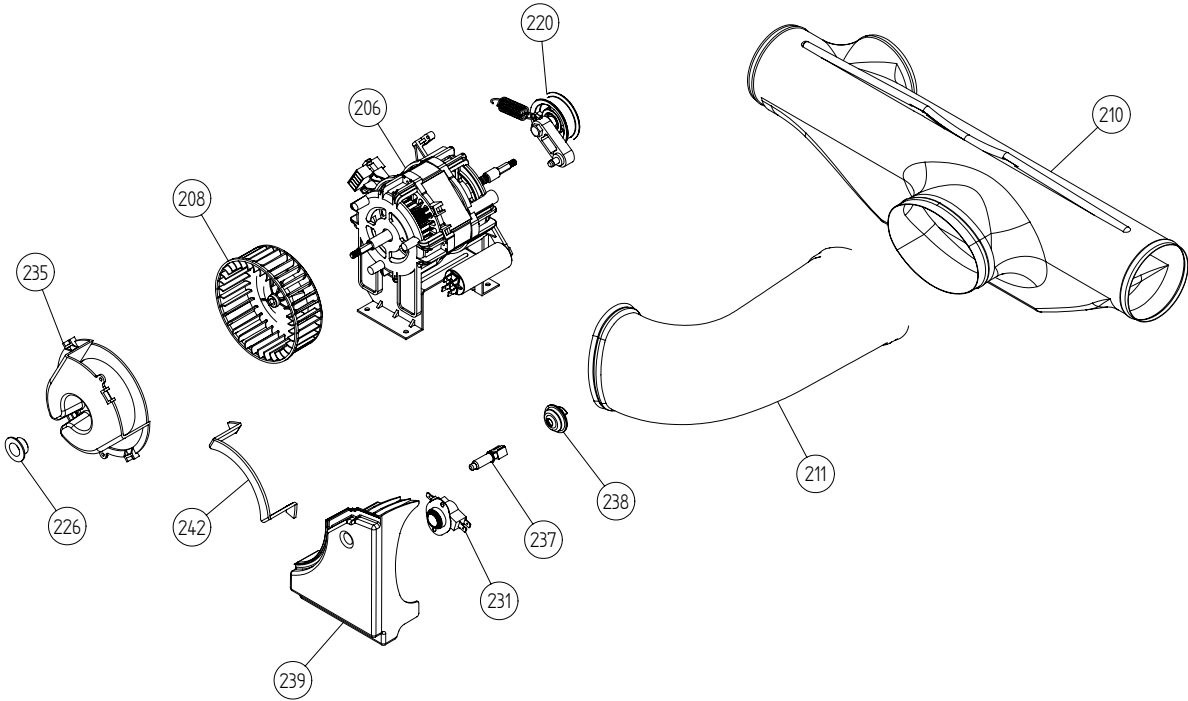

Outer Casing

ASKO, T712 US - White #10771220 (TD25.3)

Pos	Spare part No.	Description	Qty	Comment
101	8061817-0	Top White W600s T700s	1 Pc's	
101-a	8900338	Screw 20 Torx Self Tapping	3 Pc's	
101-b	8901413	Lock Washer laundry tops	2 Pc's	
103	8064062	Top Cover Strip	1 Pc's	
106	8801175-0	Panels left side T700 T760	1 Pc's	
107	8061763	Clip Front Plate 600700s	2 Pc's	
108	8061916	CABLE HOLDER WMD20	3 Pc's	
112	8061847-0	Front Plate 700 Series	1 Pc's	
112-a	8900338	Screw 20 Torx Self Tapping	2 Pc's	
112-b	8901413	Lock Washer laundry tops	2 Pc's	
114	8064177	Hook Lower Pane	2 Pc's	
114-a	8900338	Screw 20 Torx Self Tapping	2 Pc's	
119	8801247-0	Lower Cover w/Holes	1 Pc's	
127	8052641	Collar Vent Exhaust TD	1 Pc's	
128	8052640-0-UL	LID EXHAUST CANAL WHITE UL4	2 Pc's	
130	8053980	STACKING Bracket ALL TDs Mus	2 Pc's	
132	8064114	Holders Dryer Feet Stacking	1 Pc's	
134	8079947	REAR PANEL OUTER PUNCHED TD25	1 Pc's	
136	8061915	Cable Holder T700	1 Pc's	
139	8061618	BASE PAN WMD20	1 Pc's	
140	8059334	Leveling Leg Comp WMD 20	4 Pc's	
141	8801176-0	Panel R Side w/Hole T700	1 Pc's	

Lower Section

ASKO, T712 US - White #10771220 (TD25.3)

Pos	Spare part No.	Description	Qty	Comment
206	8061895	MOTOR COMPL. 60HZ TD20	1 Pc's	
206-a	8901969	Screw	4 Pc's	
206-b	8054268	Capacitor Dryer Motor 02/05	1 Pc's	
208	8065797	Fan impeller T711	1 Pc's	
210	8052638	TTube w/o Recirc holes	1 Pc's	
211	8052639	Exhaust Canal Bend	1 Pc's	
220	8801058	TENSION ARM Repl.by 8801214	1 Pc's	
226	8061949	Plug Fan TD700 Series	1 Pc's	
231	8065306	Dryer Thermostat	1 Pc's	
231-a	8902042	Screw Protective Cover Dryer	1 Pc's	
235	8076330-0	FAN CASING LID UL4	1 Pc's	
235-a	8902042	Screw Protective Cover Dryer	2 Pc's	
237	8076224	THERMISTOR TD25	1 Pc's	
238	8076365	GROMMET THERMISTOR	1 Pc's	
239	8077102-49	Guard Fan 700 Series	1 Pc's	
239-a	8902042	Screw Protective Cover Dryer	2 Pc's	
242	8064184	SEALING COVER FAN HOUSE	1 Pc's	