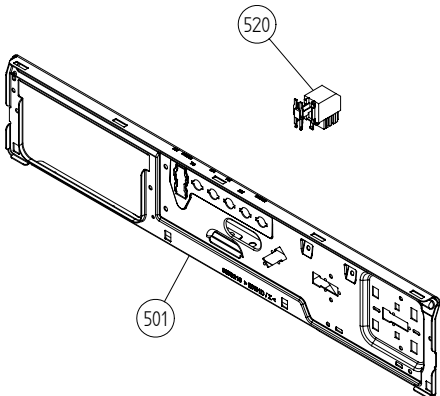

Upper Section

ASKO, T712 US - White #10771220 (TD25.3)

Pos	Spare part No.	Description	Qty	Comment
501	8076210	BEAM FRONT WMD25	1 Pc's	
501-a	8900338	Screw 20 Torx Self Tapping	2 Pc's	
501-b	8901413	Lock Washer laundry tops	2 Pc's	
501-c	8902087	Screw Plastic Housing 20 Torx	2 Pc's	
527	8076202	EMC-FILTER WITH INDUCTOR	1 Pc's	
527-a	8901155	Nut	1 Pc's	
527-b	8901419	Lock Washer	1 Pc's	
541	8061032	CORD SET 30A/250V SRDT AWG10/4	1 Pc's	
551	8076324	Connection box T711	1 Pc's	
552	8061033	Subs to 8061455	1 Pc's	
553	8061891	Terminal Block DryerTD 20	1 Pc's	
554	8060462	Grommet	1 Pc's	
554	8078291	GROMMET 94793	1 Pc's	
555	8060463	Lock Nut	1 Pc's	
556	8063756	Cover Terminal block T700s	1 Pc's	
556-a	8901097	Screw Terminal	1 Pc's