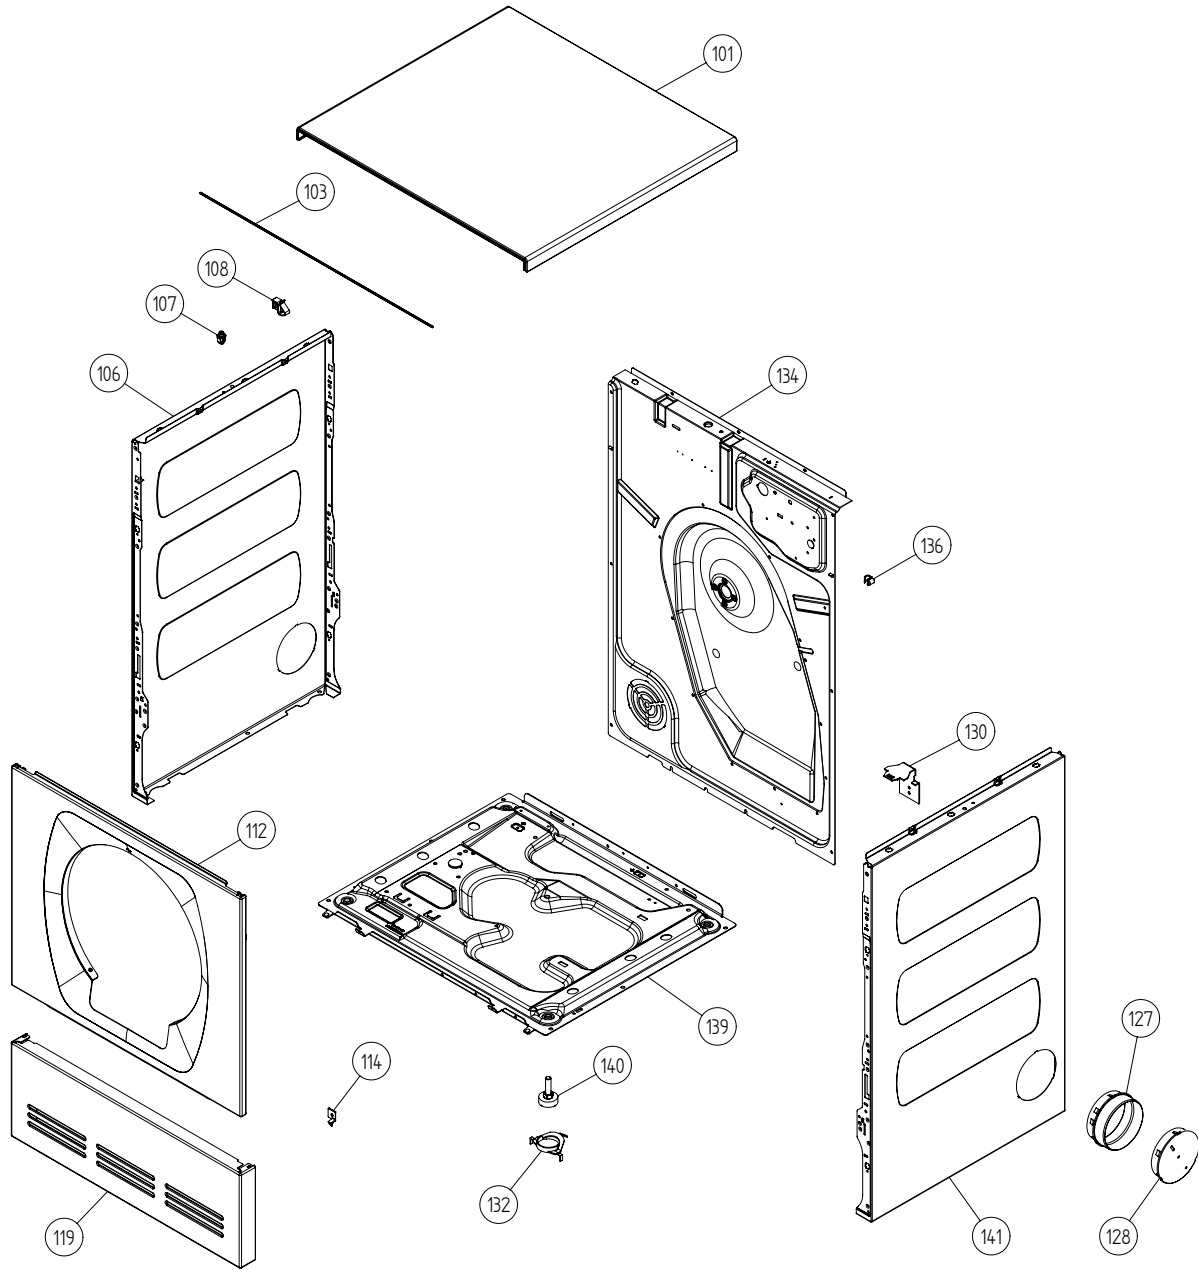

Outer Casing

ASKO, T712 US - White #10771220 (TD25.3)

Pos	Spare part No.	Description	Qty	Comment
101	8061817-0	Top White W600s T700s	1 Pc's	
101-a	8900338	Screw 20 Torx Self Tapping	3 Pc's	
101-b	8901413	Lock Washer laundry tops	2 Pc's	
103	8064062	Top Cover Strip	1 Pc's	
106	8801175-0	Panels left side T700 T760	1 Pc's	
107	8061763	Clip Front Plate 600700s	2 Pc's	
108	8061916	CABLE HOLDER WMD20	3 Pc's	
112	8061847-0	Front Plate 700 Series	1 Pc's	
112-a	8900338	Screw 20 Torx Self Tapping	2 Pc's	
112-b	8901413	Lock Washer laundry tops	2 Pc's	
114	8064177	Hook Lower Pane	2 Pc's	
114-a	8900338	Screw 20 Torx Self Tapping	2 Pc's	
119	8801247-0	Lower Cover w/Holes	1 Pc's	
127	8052641	Collar Vent Exhaust TD	1 Pc's	
128	8052640-0-UL	LID EXHAUST CANAL WHITE UL4	2 Pc's	
130	8053980	STACKING Bracket ALL TDs Mus	2 Pc's	
132	8064114	Holders Dryer Feet Stacking	1 Pc's	
134	8079947	REAR PANEL OUTER PUNCHED TD25	1 Pc's	
136	8061915	Cable Holder T700	1 Pc's	
139	8061618	BASE PAN WMD20	1 Pc's	
140	8059334	Leveling Leg Comp WMD 20	4 Pc's	
141	8801176-0	Panel R Side w/Hole T700	1 Pc's	

Lower Section

ASKO, T712 US - White #10771220 (TD25.3)

Pos	Spare part No.	Description	Qty	Comment
206	8061895	MOTOR COMPL. 60HZ TD20	1 Pc's	
206-a	8901969	Screw	4 Pc's	
206-b	8054268	Capacitor Dryer Motor 02/05	1 Pc's	
208	8065797	Fan impeller T711	1 Pc's	
210	8052638	TTube w/o Recirc holes	1 Pc's	
211	8052639	Exhaust Canal Bend	1 Pc's	
220	8801058	TENSION ARM Repl.by 8801214	1 Pc's	
226	8061949	Plug Fan TD700 Series	1 Pc's	
231	8065306	Dryer Thermostat	1 Pc's	
231-a	8902042	Screw Protective Cover Dryer	1 Pc's	
235	8076330-0	FAN CASING LID UL4	1 Pc's	
235-a	8902042	Screw Protective Cover Dryer	2 Pc's	
237	8076224	THERMISTOR TD25	1 Pc's	
238	8076365	GROMMET THERMISTOR	1 Pc's	
239	8077102-49	Guard Fan 700 Series	1 Pc's	
239-a	8902042	Screw Protective Cover Dryer	2 Pc's	
242	8064184	SEALING COVER FAN HOUSE	1 Pc's	