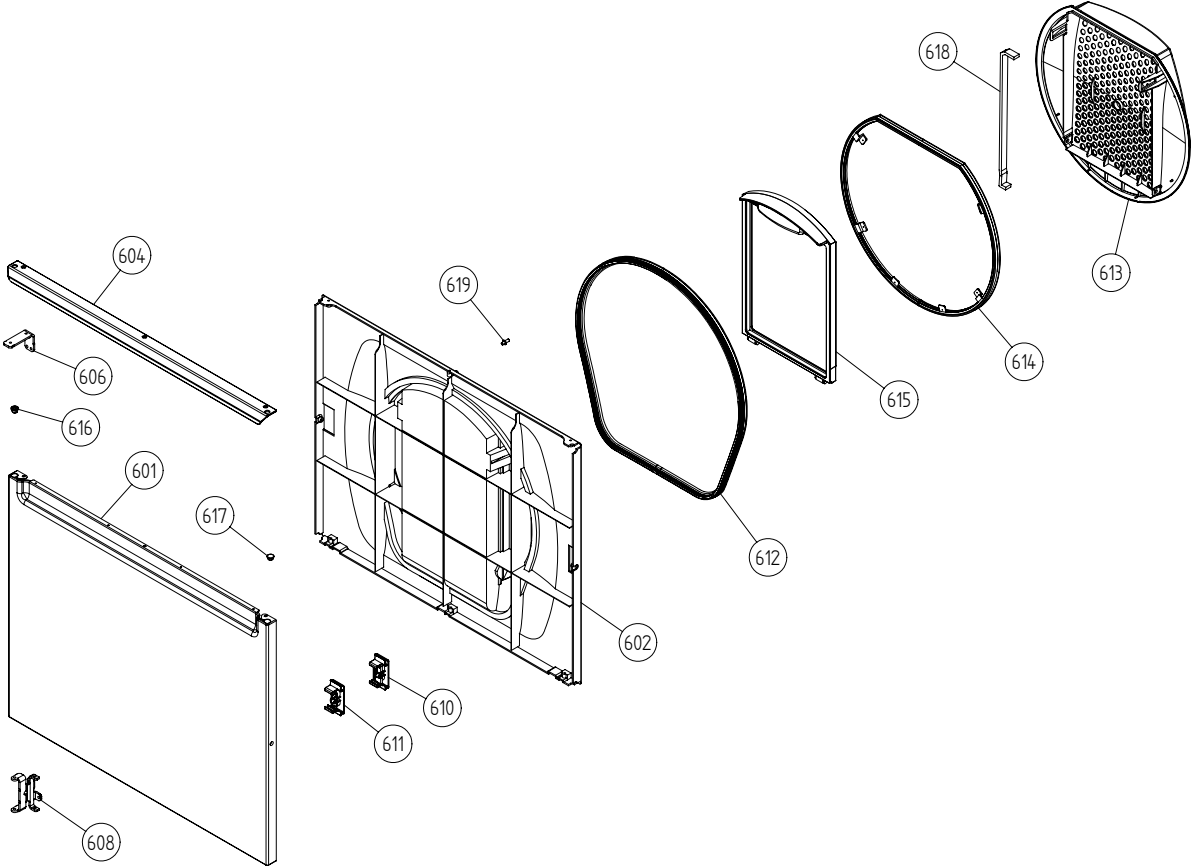

Upper Section

ASKO, T712 US - White #10771220 (TD25.3)

Pos	Spare part No.	Description	Qty	Comment
501	8076210	BEAM FRONT WMD25	1 Pc's	
501-a	8900338	Screw 20 Torx Self Tapping	2 Pc's	
501-b	8901413	Lock Washer laundry tops	2 Pc's	
501-c	8902087	Screw Plastic Housing 20 Torx	2 Pc's	
527	8076202	EMC-FILTER WITH INDUCTOR	1 Pc's	
527-a	8901155	Nut	1 Pc's	
527-b	8901419	Lock Washer	1 Pc's	
541	8061032	CORD SET 30A/250V SRDT AWG10/4	1 Pc's	
551	8076324	Connection box T711	1 Pc's	
552	8061033	Subs to 8061455	1 Pc's	
553	8061891	Terminal Block DryerTD 20	1 Pc's	
554	8060462	Grommet	1 Pc's	
554	8078291	GROMMET 94793	1 Pc's	
555	8060463	Lock Nut	1 Pc's	
556	8063756	Cover Terminal block T700s	1 Pc's	
556-a	8901097	Screw Terminal	1 Pc's	