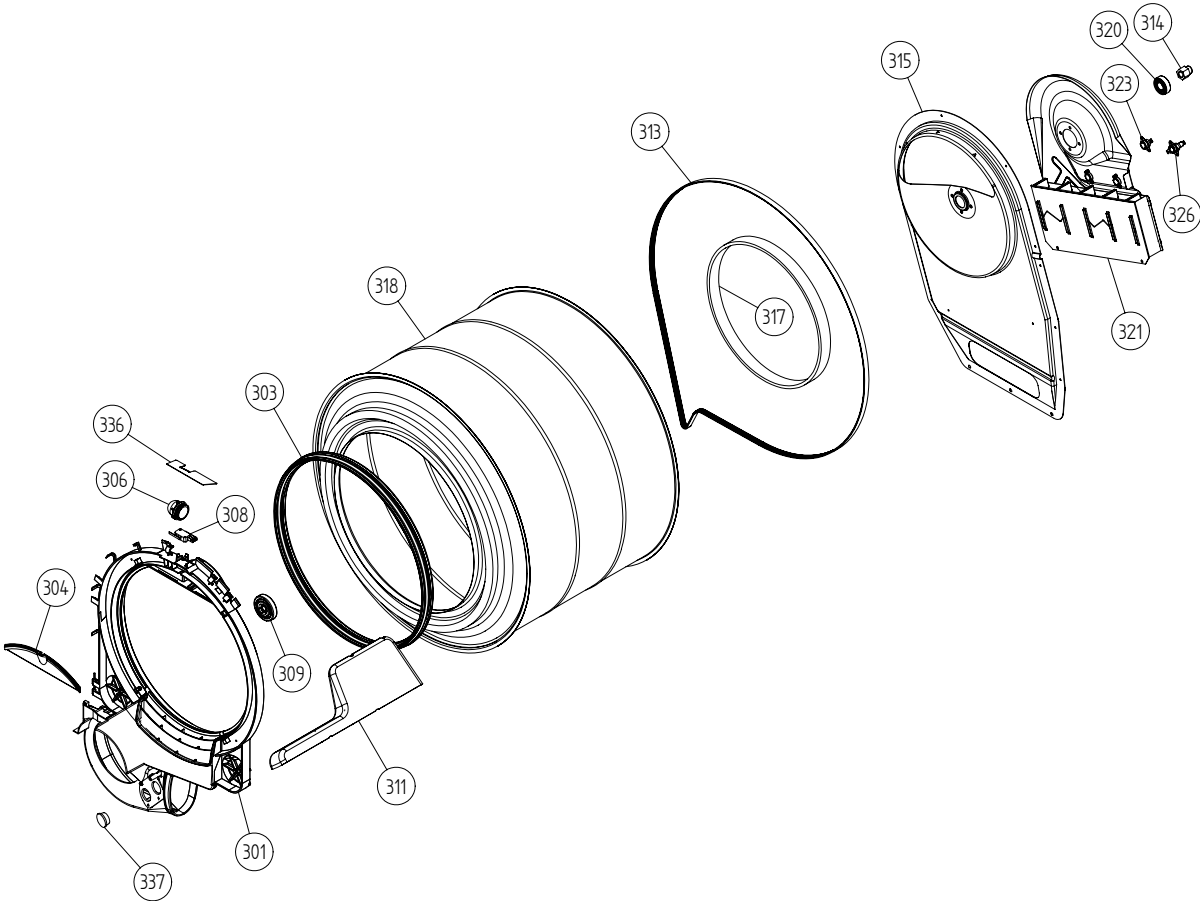

Cylinder and related parts

ASKO, T712 US - White #10771220 (TD25.3)

Pos	Spare part No.	Description	Qty	Comment
301	8801310	FRONT FRAME CPL TD25 NEW SEAL.	1 Pc's	
301	8801299	FRONT FRAME COMPL. TD20/21/25	1 Pc's	
301-a	8902066	Screw	4 Pc's	
303	8078539	FELTSEALING FRONT SAWN	1 Pc's	
303	8061821	Front Felt Seal T700	1 Pc's	
304	8061932-49	Lamp housing lid grey TD21	1 Pc's	
306	8061887	Lamp Chimney	1 Pc's	
308	8076104	DOOR SWITCH TD	1 Pc's	
309	8052622	Drum Roller Frt TD	2 Pc's	
309-a	8901337	Washer	2 Pc's	
309-b	8901193	Locking Nut	2 Pc's	
309-c	8901028	Screw	2 Pc's	
311	8052589-49	PADDLE TD	2 Pc's	
311	8052589	Paddle	2 Pc's	
311-a	8902099	Screw	5 Pc's	
313	8065710	sub to 8801267	1 Pc's	
314	8052632	Bushing Rear Drum 03/05 TD	1 Pc's	
314-a	8901130	SCREW A4-MVBF M8X40 7,9-8,0 HG	1 Pc's	
315	8076335	REAR PANEL INNER TD25	1 Pc's	
317	8064440	Felt sealing rear	1 Pc's	
318	8079449	CYLINDER COMPL. TD	1 Pc's	
318	8079493	CYLINDER COMPL. TD	1 Pc's	
320	8004439	Bearing Dryer Rear Panel All	1 Pc's	
321	8076226	HEATING ELEMENT 2500W TD25	1 Pc's	
321	8076227	HEATING ELEMENT 3000W TD25	1 Pc's	
323	8079200	THERMOSTAT 135C TD	1 Pc's	
326	8079737	THERMOSTAT 150C UL	1 Pc's	
336	8064187	GUARD, DOOR SWITCH	1 Pc's	
337	8076705	PLUG FOR THERMISTOR HOLE	1 Pc's